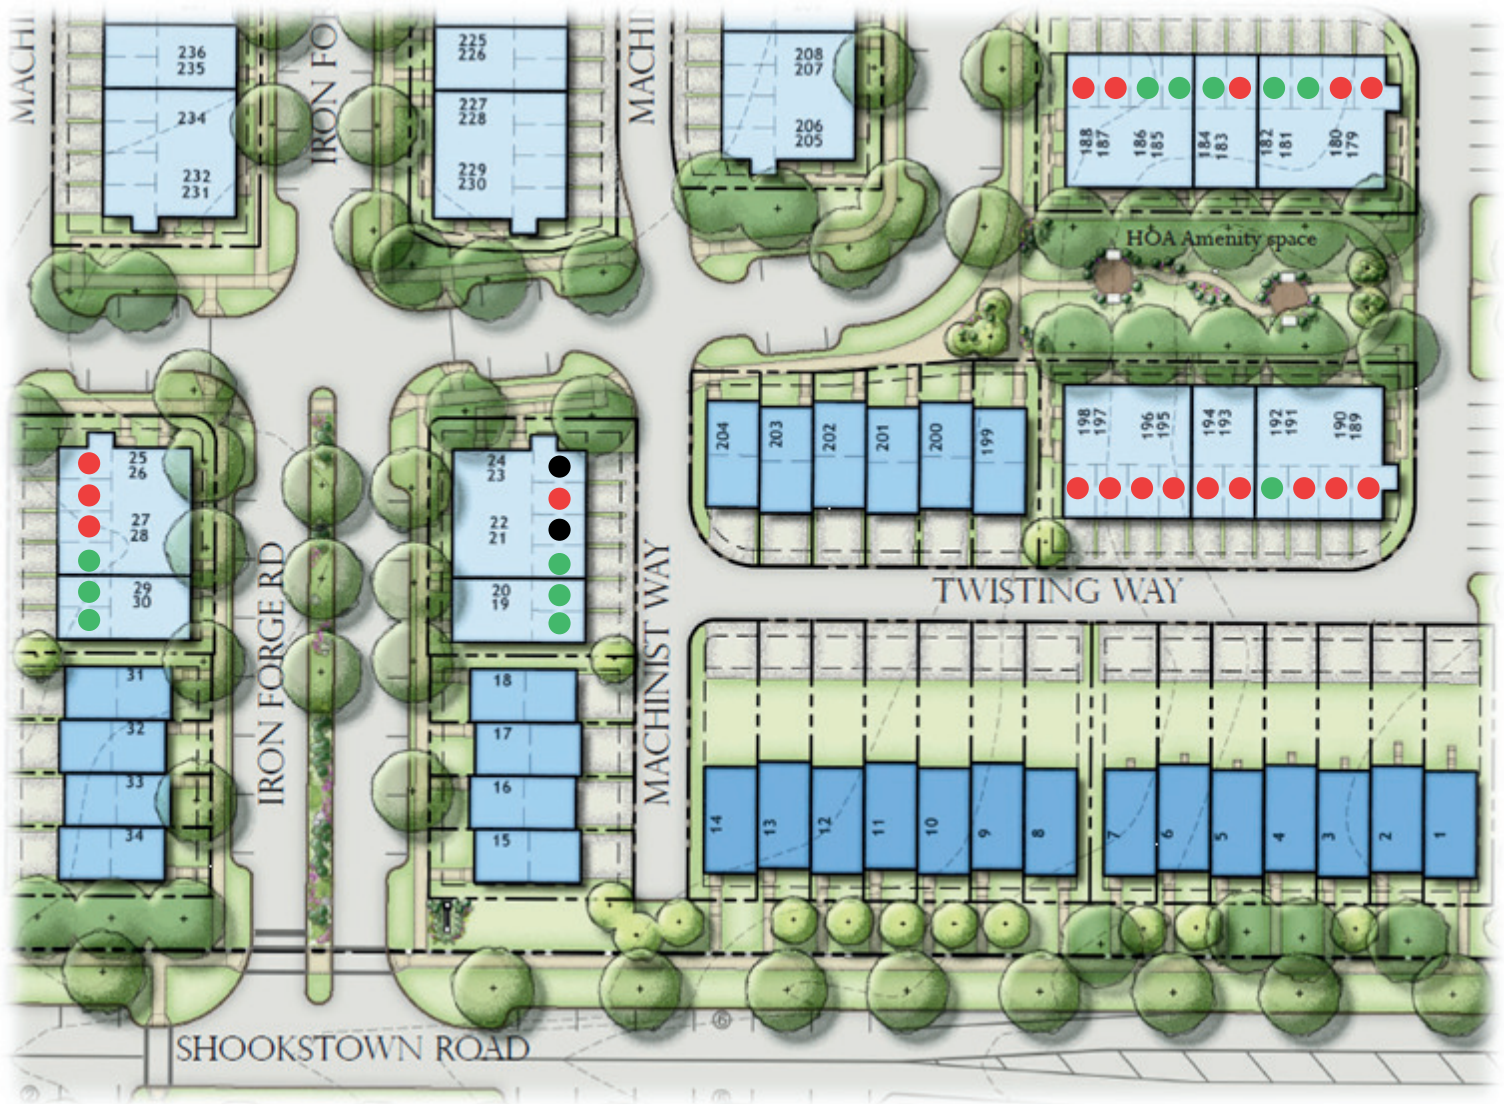

SITE PLAN

● MODELS (sold) ● AVAILABLE ● SOLD

CONTACT:

- 📞 240-415-8613
- ✉️ GAMBRILLGLENNINFO@GMAIL.COM
- 🌐 GAMBRILLGLENN.COM

**GAMBRILL
GLENN**

SALES BY: PREMIER GROUP OF LONG & FOSTER REAL ESTATE, INC. | 301-945-9010